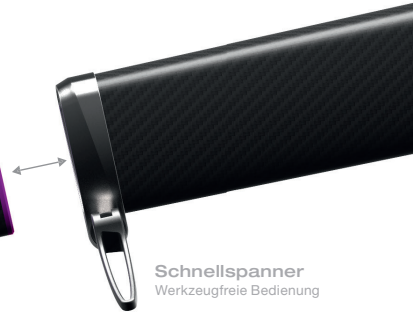

Schnellspannsystem

Quick Release

Innovative Modular Design
starting 2 in 1

Schnellspanner
Werkzeugfreie Bedienung

Quick Release
No tools required

4-Rad Add-On
4-Wheeler